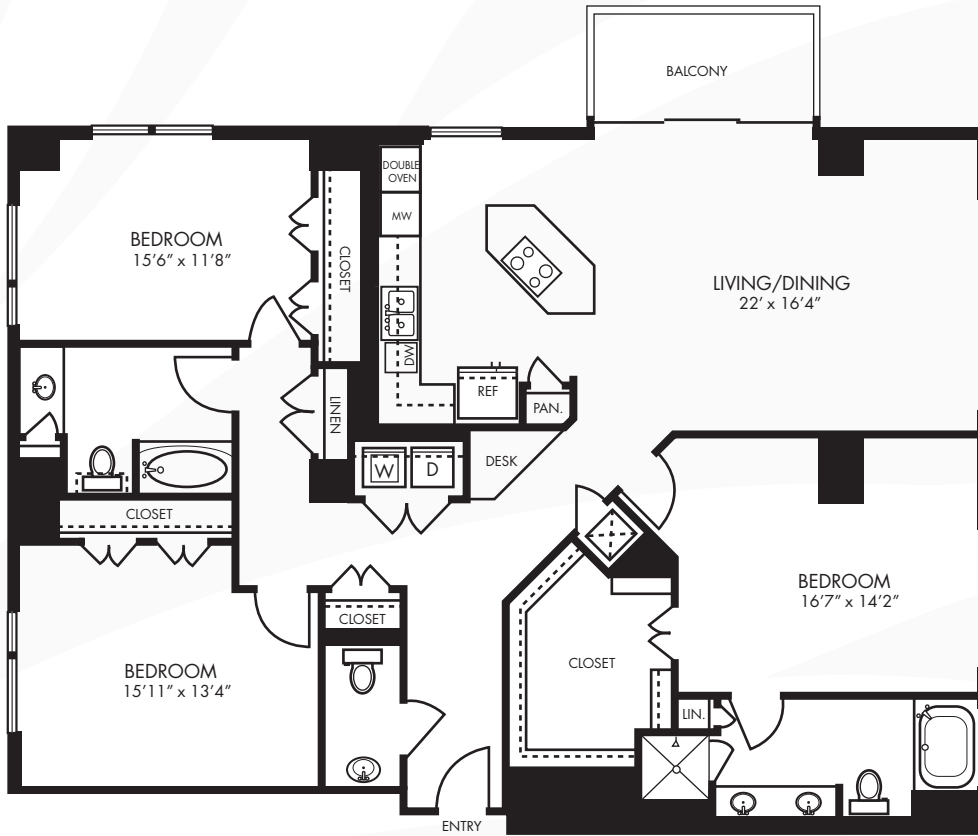

THE FOUNTAINS
AT MEMORIAL CITY
Distinctive Apartment Homes

| PH1 | Unit 1402

Three Bedroom - Two and One Half Bath / 1,942 square feet