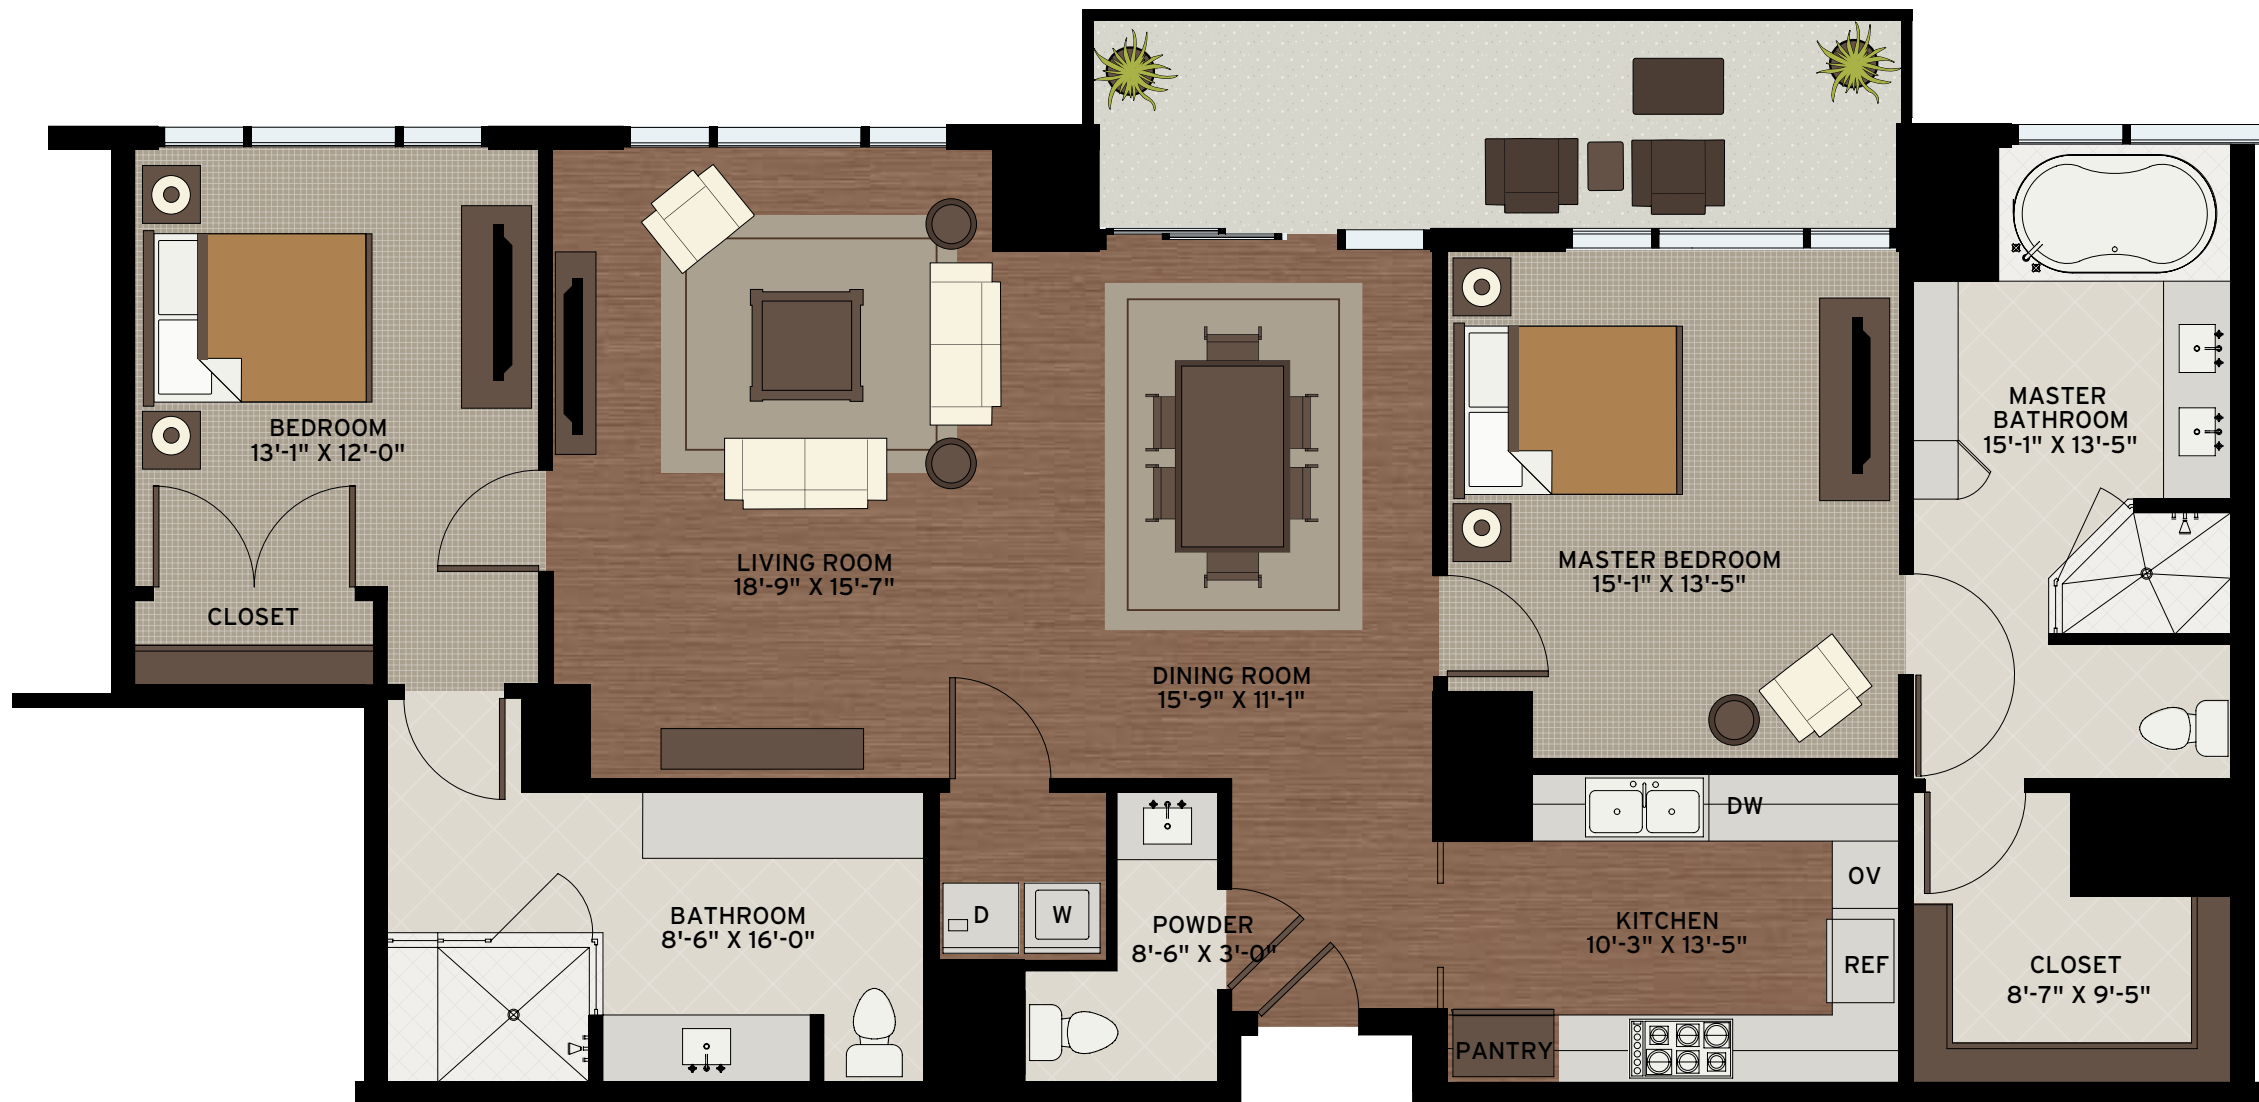

Penthouse 5 – 2 Bedroom 2.5 Bath – Level 22

Typical Floor

Home Square Footage

Interior 1,564 SF

Balcony 164 SF