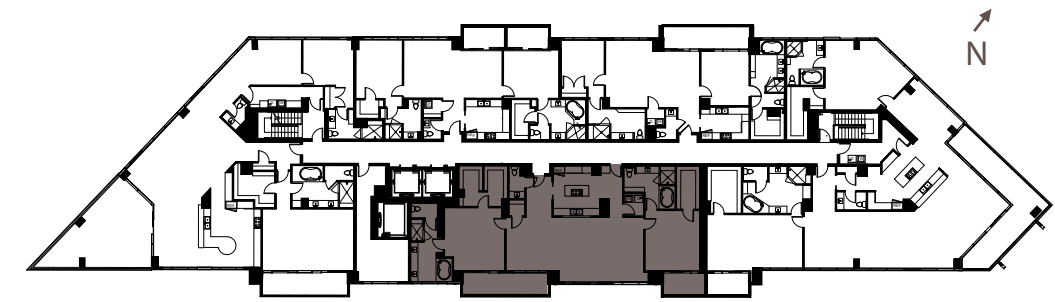

Penthouse 2 – 2 Bedroom 2.5 Bath – Level 22

Typical Floor

Home Square Footage

Interior 2,293 SF
 Balcony.....246 SF