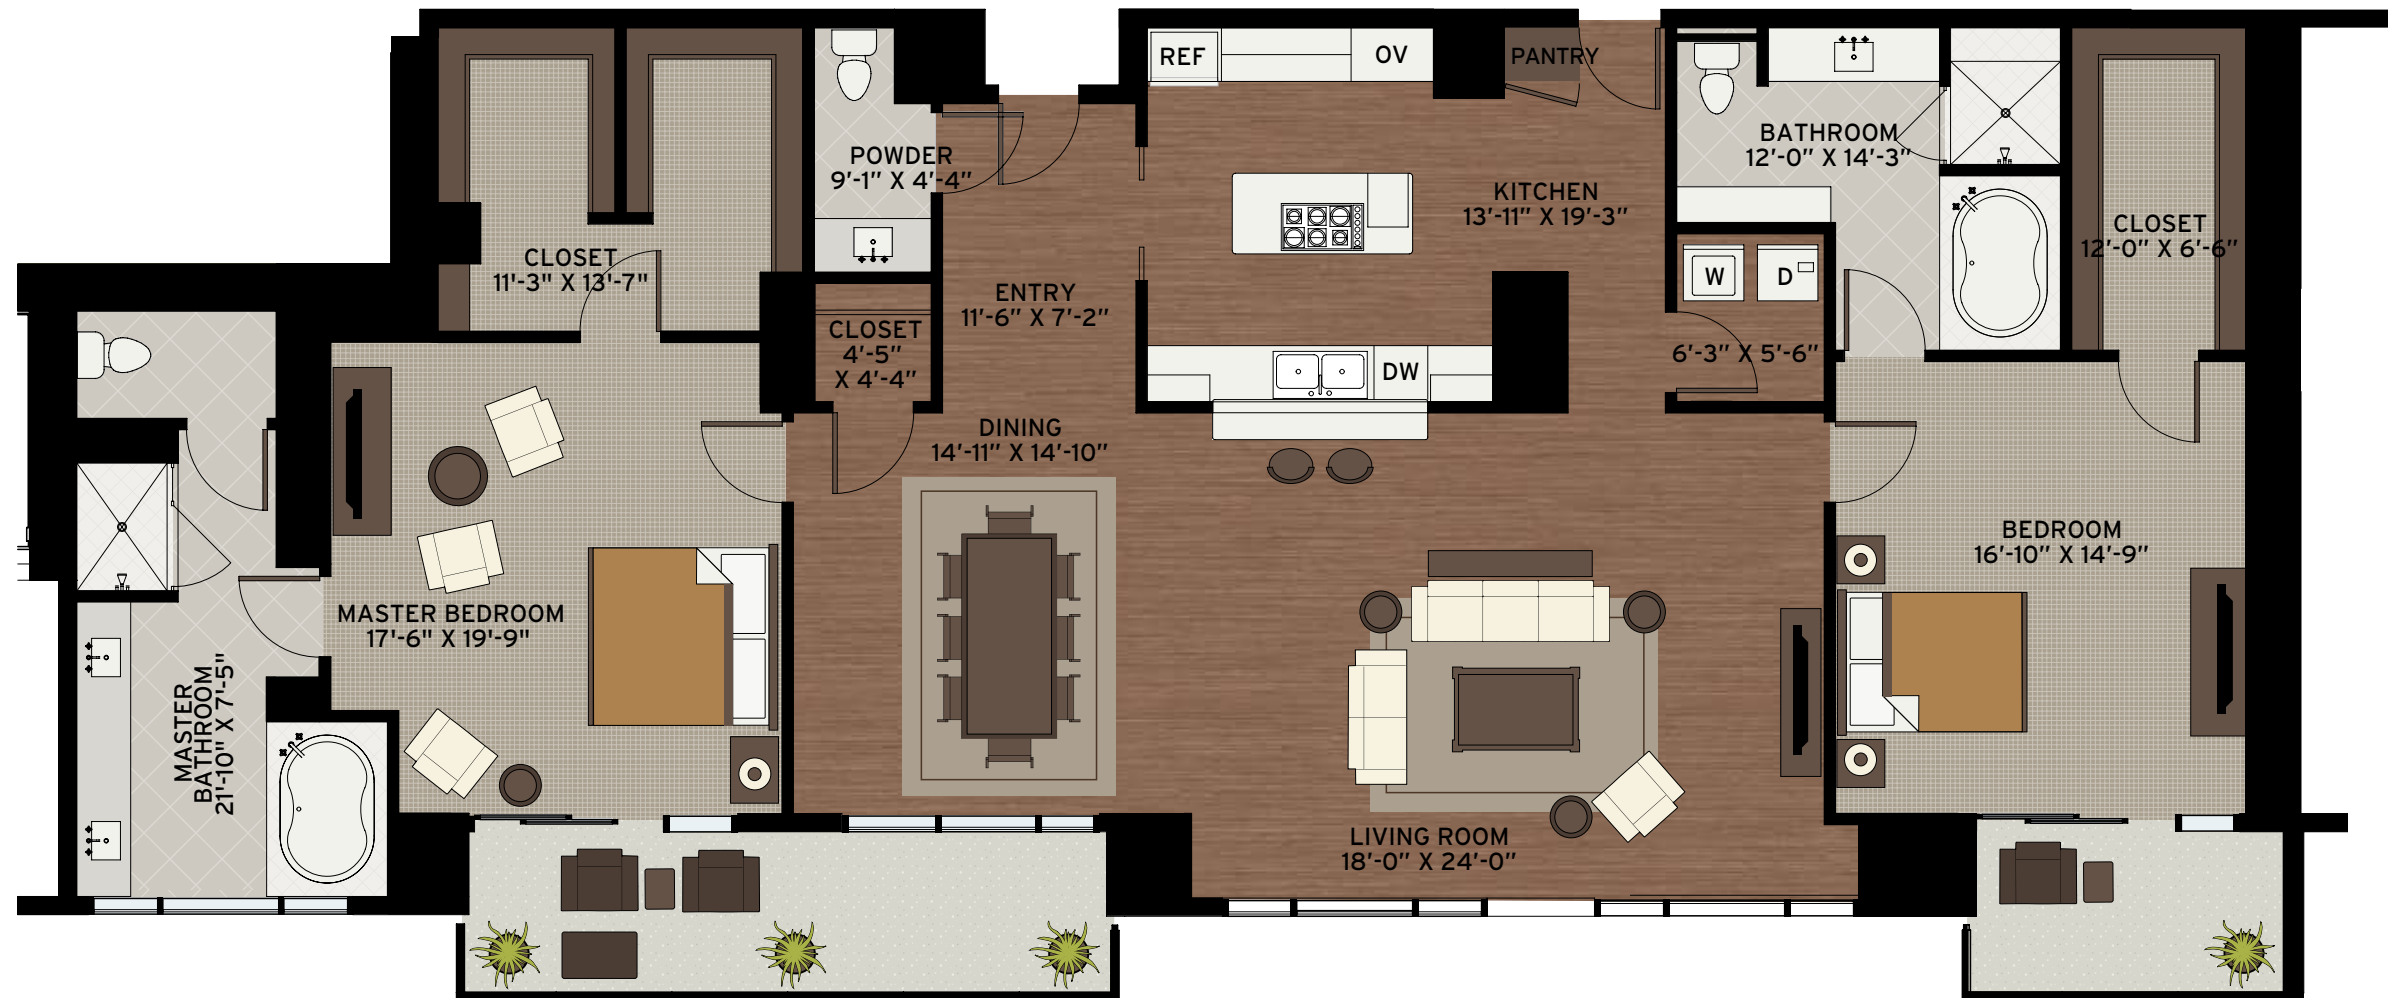

Penthouse 2 – 2 Bedroom 2.5 Bath – Level 22

Typical Floor

Home Square Footage

Interior 2,293 SF
 Balcony.....246 SF