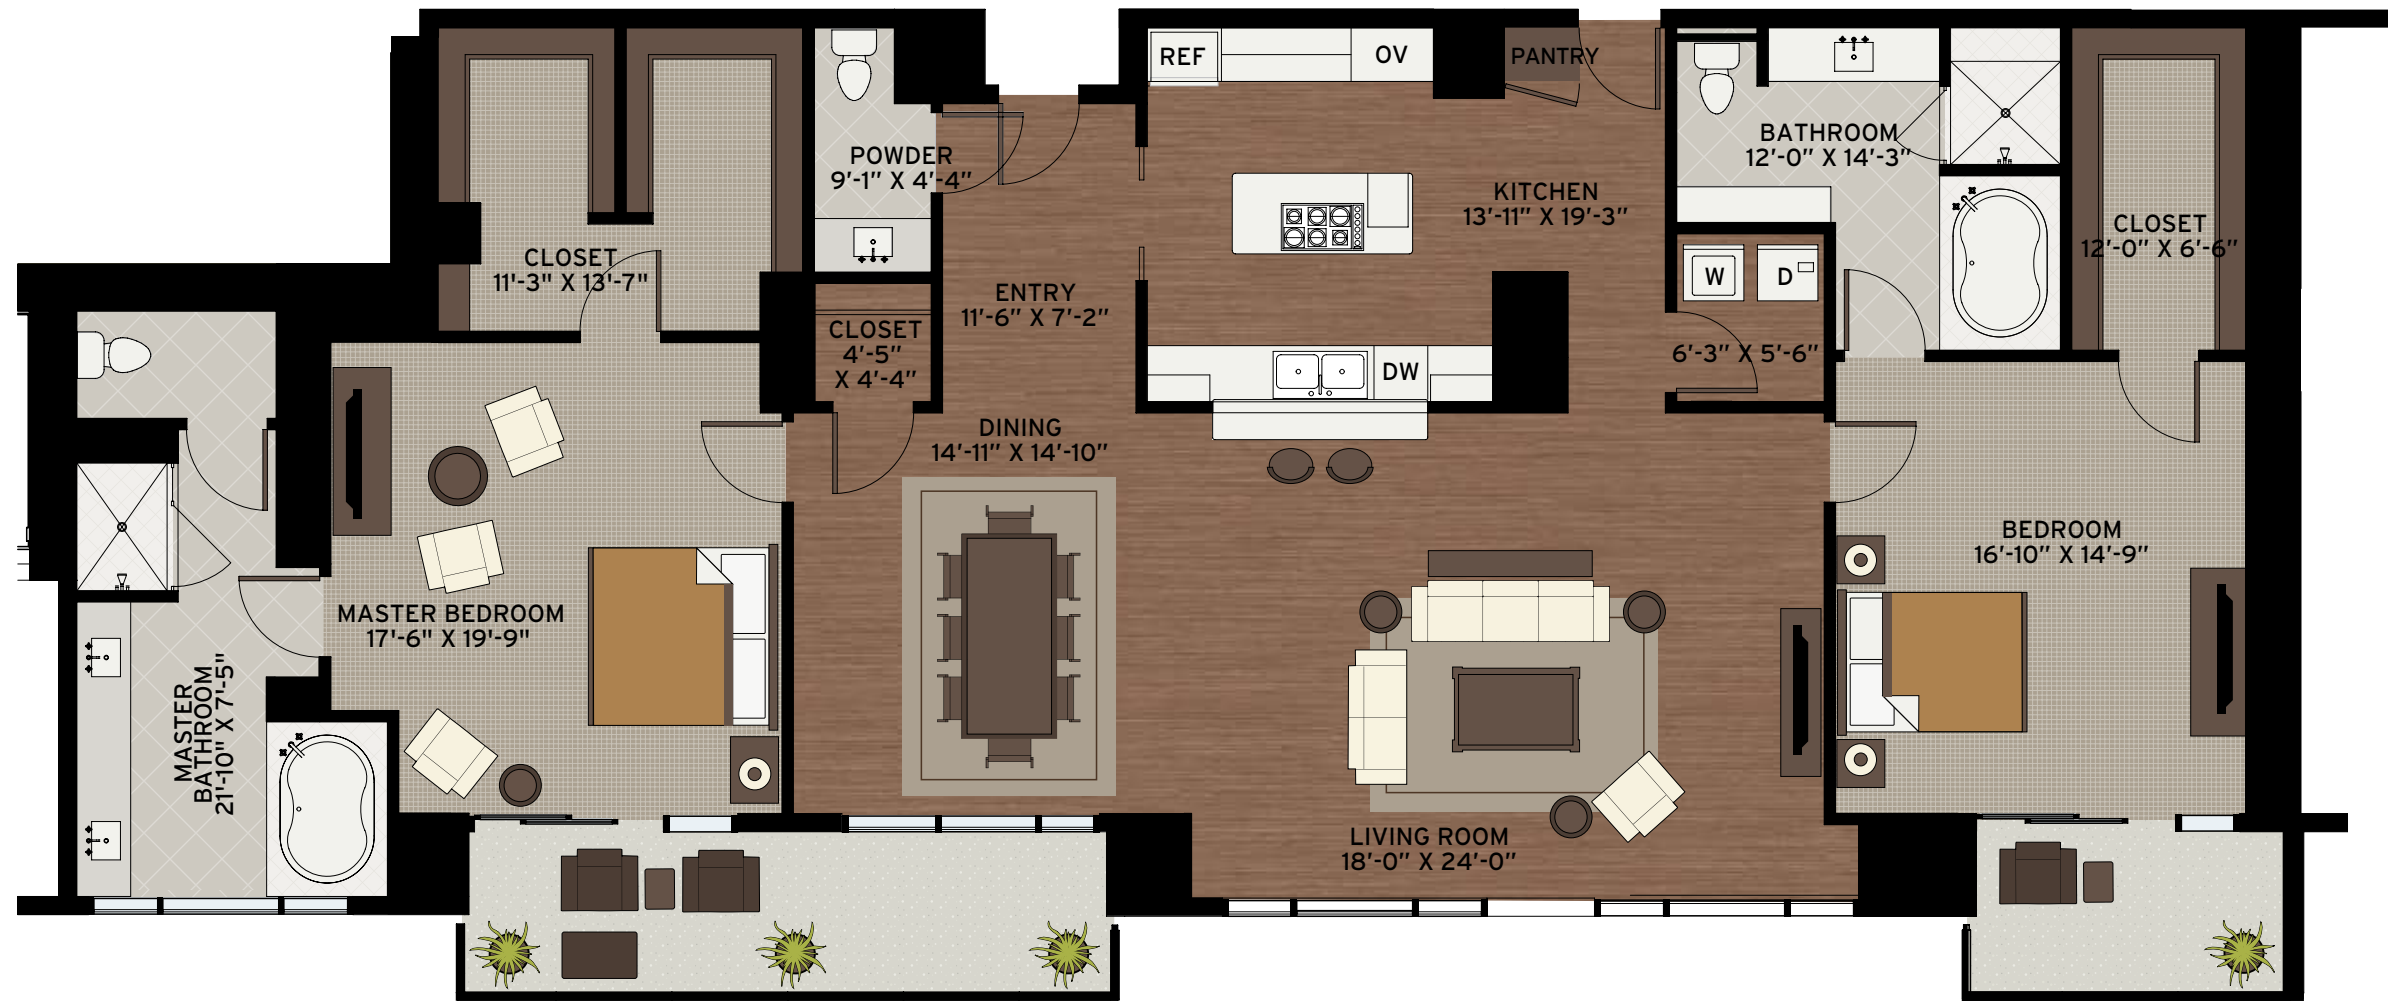

Penthouse 2 – 2 Bedroom 2.5 Bath – Level 22

Typical Floor

Home Square Footage

Interior 2,293 SF

Balcony.....246 SF